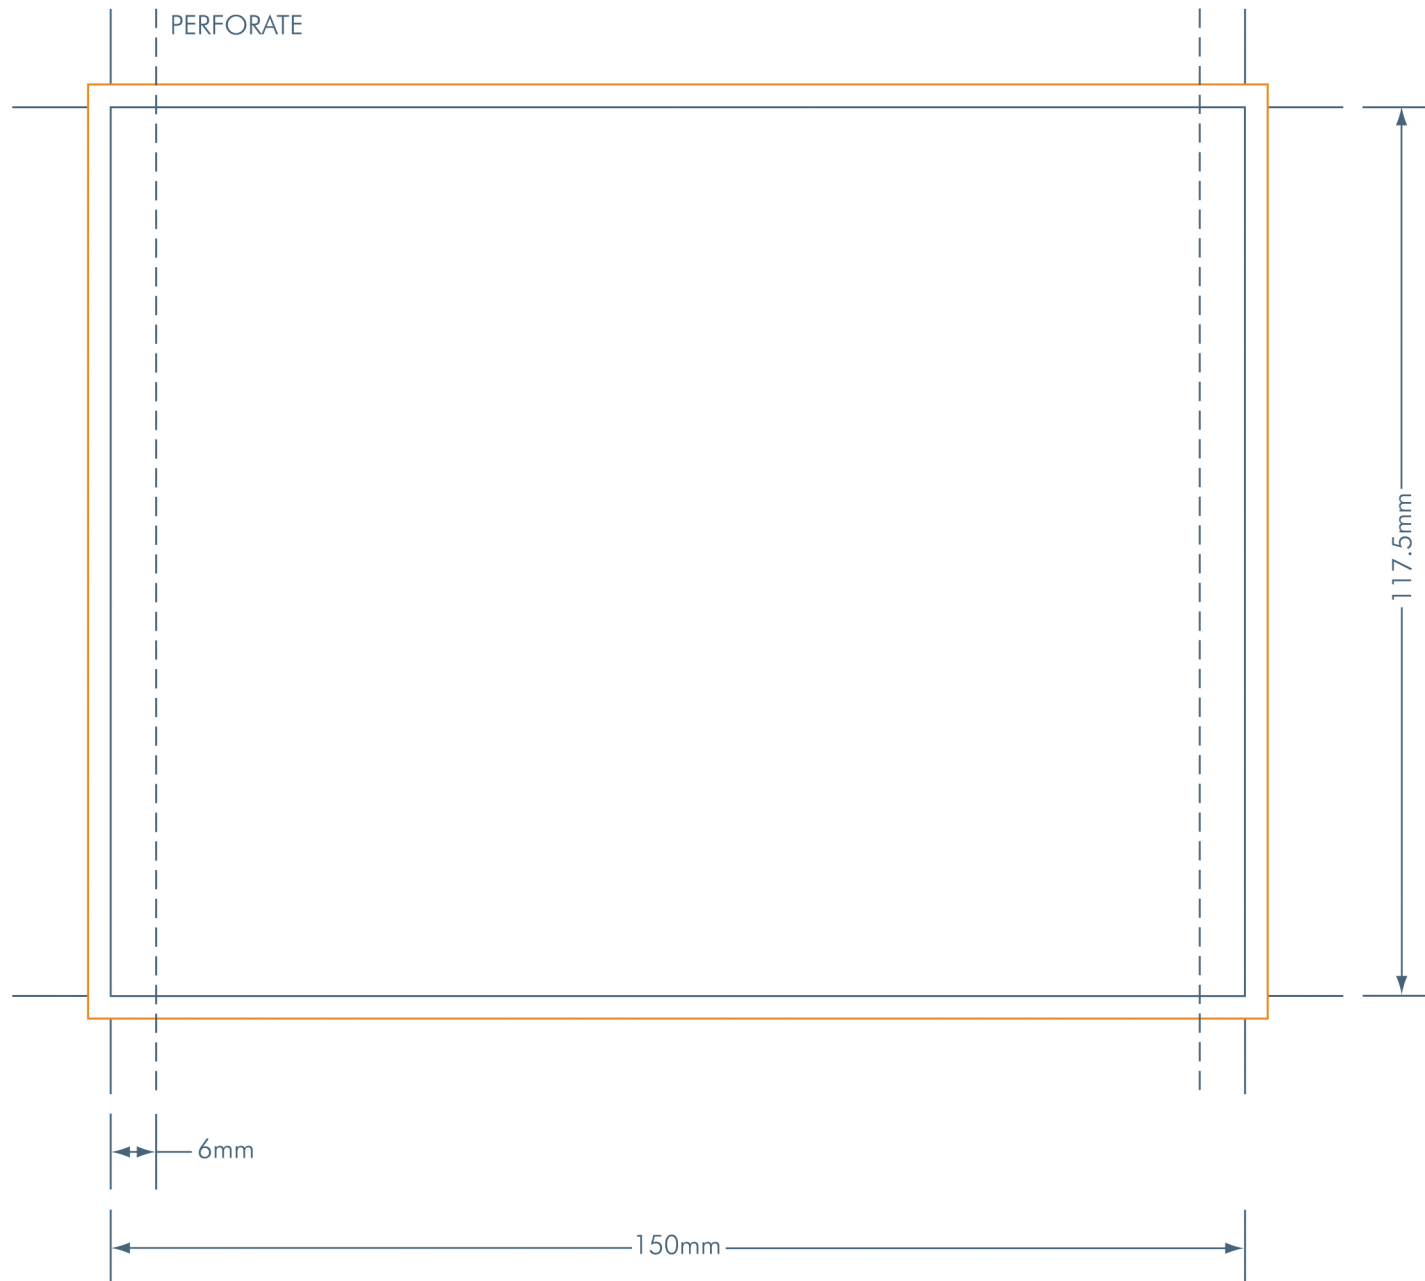

# JEWEL CASE TRAYCARD TEMPLATE

## Print Area

The blue line represents the cut line and the orange line represent the bleed line. Design your background graphics to extend past the guides to the orange outline. This allows for a bleed outside the cut lines to avoid un-printed gaps that may occur with slight mis-registrations. All artwork and elements must be supplied in CMYK and/or PMS color. For best results, all images must have a resolution of 300dpi or higher.

## Dimensions

117.5mm x 150mm  
cut line

3mm bleed