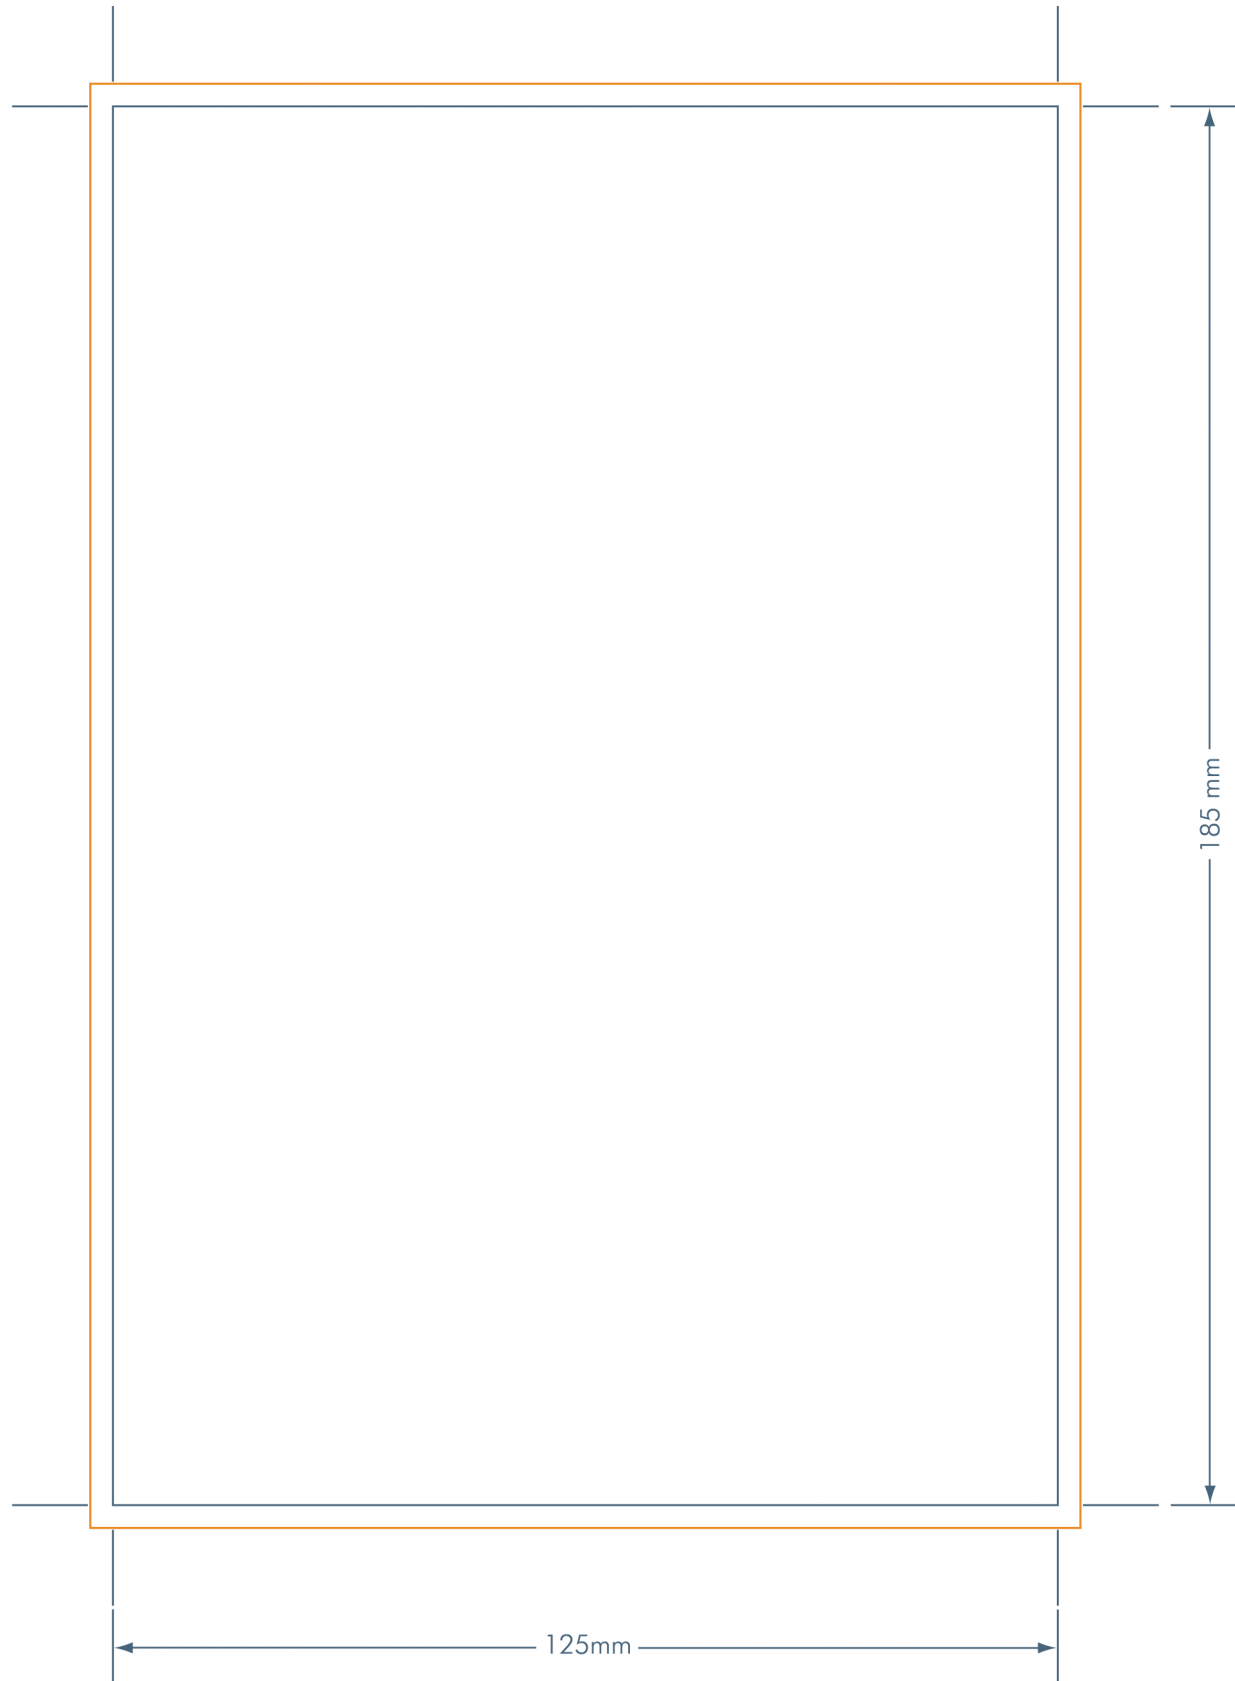

PME Audio/Video
2003 N. El Camino Real Ste.108
Oceanside, CA 92054
t. 760-439-0281
www.pmevideo.com

Print Area

The blue line represents the cut line and the orange line represent the bleed line. Design your background graphics to extend past the guides to the orange outline. This allows for a bleed outside the cut lines to avoid un-printed gaps that may occur with slight mis-registrations. All artwork and elements must be supplied in CMYK and/or PMS color. For best results, all images must have a resolution of 300dpi or higher.

Dimensions

125mm x 185mm
cut line

3mm bleed