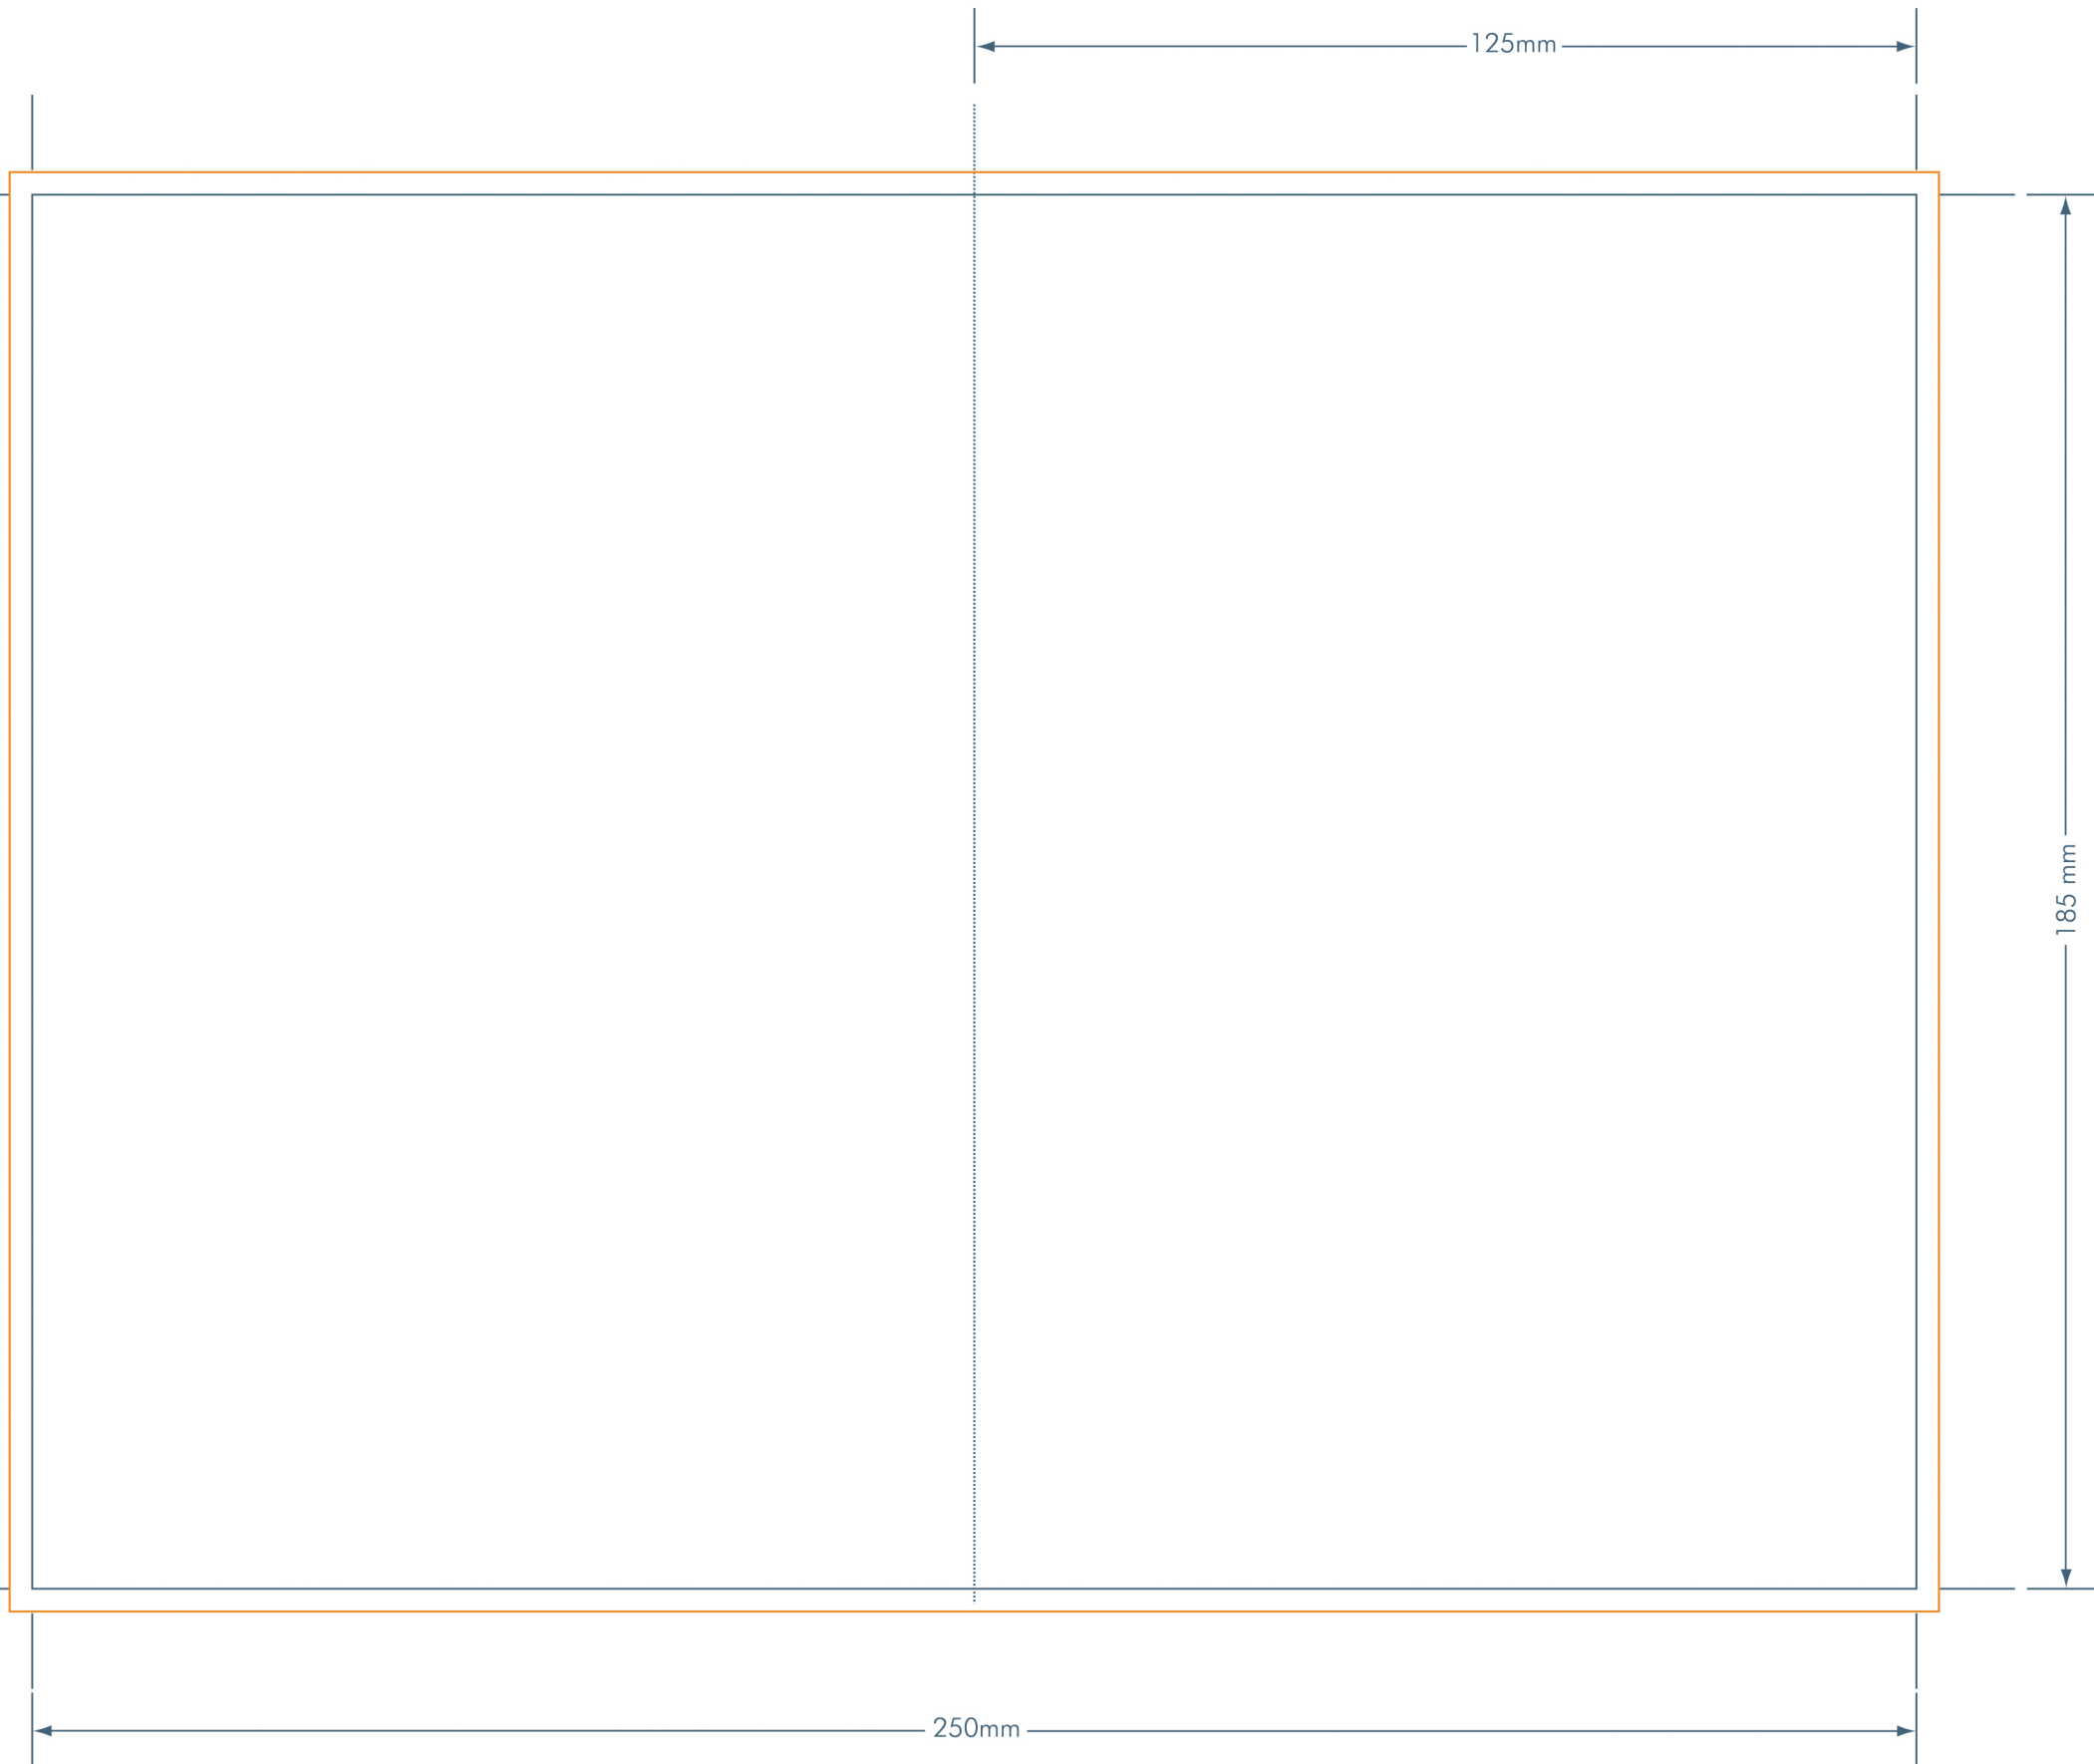

## Print Area

The blue line represents the cut line and the orange line represent the bleed line. Design your background graphics to extend past the guides to the orange outline. This allows for a bleed outside the cut lines to avoid un-printed gaps that may occur with slight mis-registrations. All artwork and elements must be supplied in CMYK and/or PMS color. For best results, all images must have a resolution of 300dpi or higher.

## Dimensions

250mm x 185mm  
cut line

3mm bleed